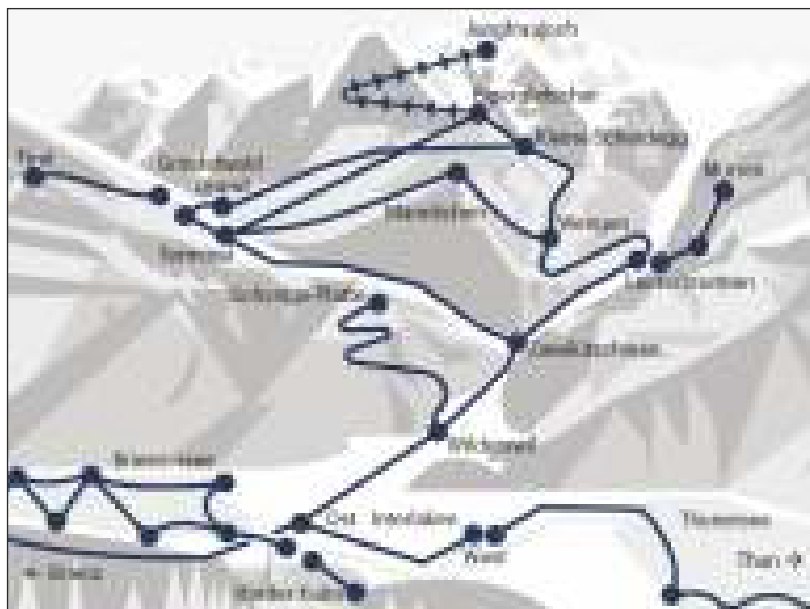

Jungfrauoch Travel Pass (without Jungfrauoch Excursions)

3 to 8 days unlimited travel.

(Inclusions – Trip to Eigergletscher, Grindelwald First excursion, Harder Kulm excursion, Regular boats on Lake Brienz and Lake Thun, Train travel between Interlaken Ost to Grindelwald and Lauterbrunnen).

Add: Supplement cost for Jungfrauoch excursion (Eigergletscher - Jungfrauoch and return).

Season 1 – CHF 65

Season 2 – CHF 78

Per person price in Swiss Francs

(Validity from 29th Mar - 3rd Nov 2024)

Category	Adult	STP	Child (06 – 15)
3 days	210	165	50
4 days	235	180	50
5 days	270	210	50

6 days to 8 days price on request

PRODUCT
CATALOGUE
2024

📍 DELHI | DUBAI | LONDON

...unravel the mysteries of travel

B2B Wholesale Tour Operator - Europe, UK & UAE

EUROCURSIONS

Present in: 📍 DELHI | DUBAI | LONDON