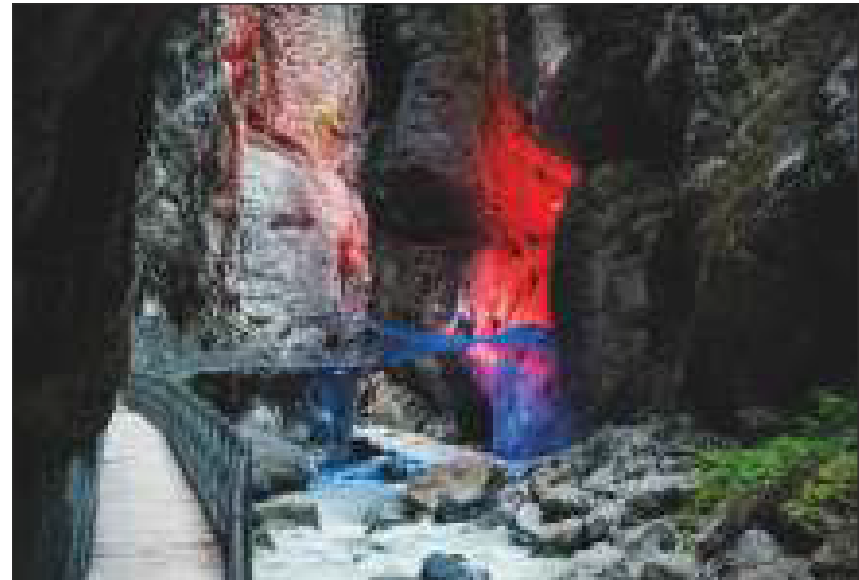

GLACIER CANYON

Adult @ CHF 19* | Children <16 @ CHF 10*

A natural spectacle to admire the 300-metre-high rock faces in Grindelwald's Glacier Canyon. A walkway takes you along a one-kilometre-long gorge through rock galleries and several tunnels. A real highlight is the 170 m² "spider's web", a walkable construction, which stretches across the gorge and offers thrills and a spectacular view.

Your highlights at a glance

- Impressive, 1 km-long Glacier Gorge, 300-metre-high rock walls surround you
- A natural spectacle accessible through rock galleries and tunnels
- Find out fascinating facts about topics such as geology, glaciers, water and mysticism.
- Balance on a 170 m² net strung seven metres above a river

To ensure that your trip is perfect in every way, please note

- Open daily from May to mid-November
- Included in the price: Entrance to the Glacier Canyon and the Mineral Museum
- Bring warm clothing or a jacket, as temperatures average around 10°C.